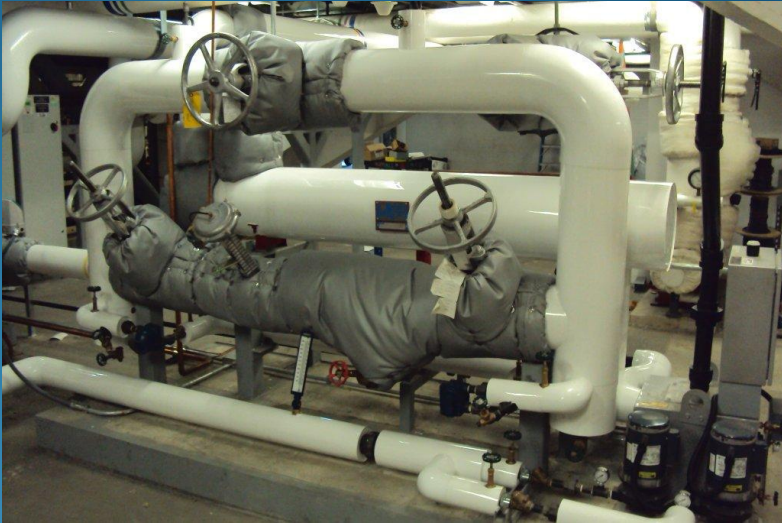

PC AIR CHANGE ORDER 166

PC Air CO 166

Concourse D Roof Top Piping

CTE Ramp Mechanical Room

Gate A 14

PC Air CO 166

D9

Pipe Valves and Duct work at PCAP